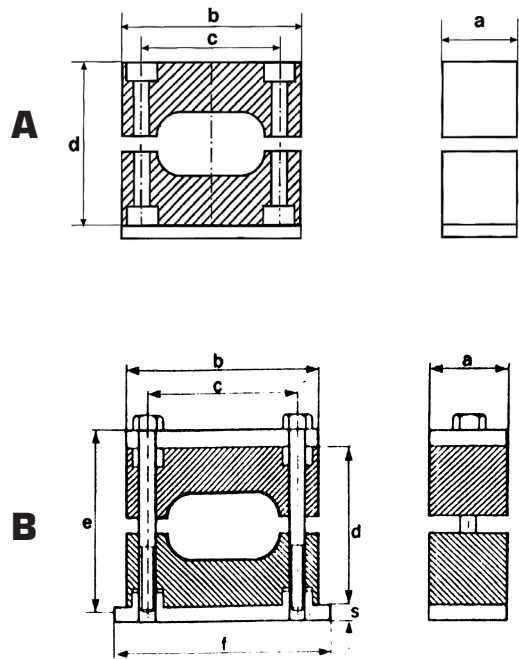

## Collari serie standard per tubi gemellati

### Standard series clamps for twin tubes

- A:** senza piastra superiore  
without upper plate
- B:** con piastra superiore (a richiesta)  
with upper plate (on request)

diametro tubo pipe diameter		tipo di collare clamp type			dimensioni in mm dimension in mm				
mm	pollici inches	polipropilene polypropylene	polyamide self-extinguishing	gomma rubber	a	b	c	d	viti screw
12	1/4	<b>TBP 3 1/4</b>	<b>TBM 3 1/4</b>	<b>TBR 3 1/4</b>	30	48	33	35	M6 x 30
14	5/16	<b>TBP 4 5/16</b>	<b>TBM 4 5/16</b>	<b>TBR 4 5/16</b>	30	52	40	42	M6 x 35
16	3/8	<b>TBP 4 3/8</b>	<b>TBM 4 3/8</b>	<b>TBR 4 3/8</b>	30	52	40	42	M6 x 35
20	1/2	<b>TBP 5 1/2</b>	<b>TBM 5 1/2</b>	<b>TBR 5 1/2</b>	30	68	52	58	M6 x 50